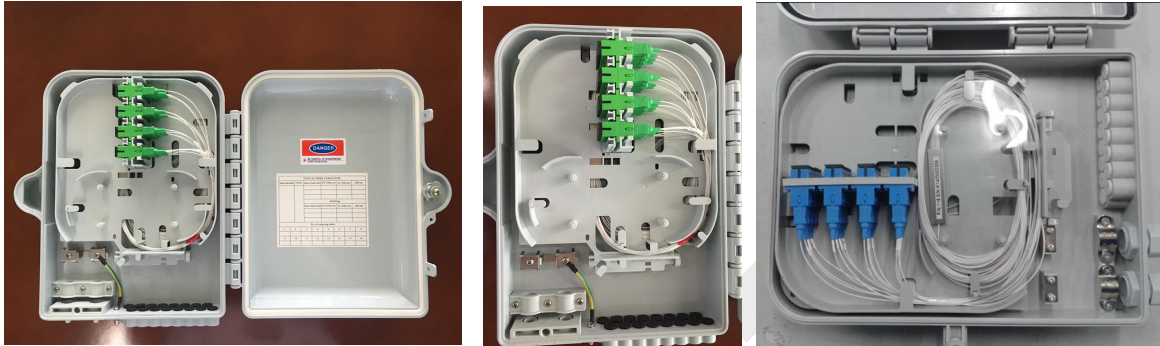

8/16-Core FTTH Terminal Box

— Blockless Splitter Structure

Fiber Optic Terminal Box is widely used in FTTH, CATV, LAN and WLAN project

Features

- High-quality ABS with standard interface
- Maximum Capacity: up to 1*16 PLC Splitter or 16 cores input and 16 cores output
- In accordance with IP65
- Wall Mountable and Derrick Mountable

Specifications

Model	Size(Length*Width*Height)	No. of Input	No. of Output	Input/output Hole Size (mm)	Maximum Capacity	Note
8/16	300*220*80	2	16	Input Φ12, Output drop cable	16 cores	ABS Box, can be fitted with 16pcs SC Adapters

Standard Packaging

Item	Specs	Total Q'ty of Splitter	Carton Size (cm)	Gross Weight per Piece (kgs)
WALL-mounted PLC splitter with blockless type in it	1x8	10	60*37*51	1.32
		15	81*36*52	
WALL-mounted PLC splitter with blockless type in it	1X16	10	60*37*51	1.37
		15	81*36*52	